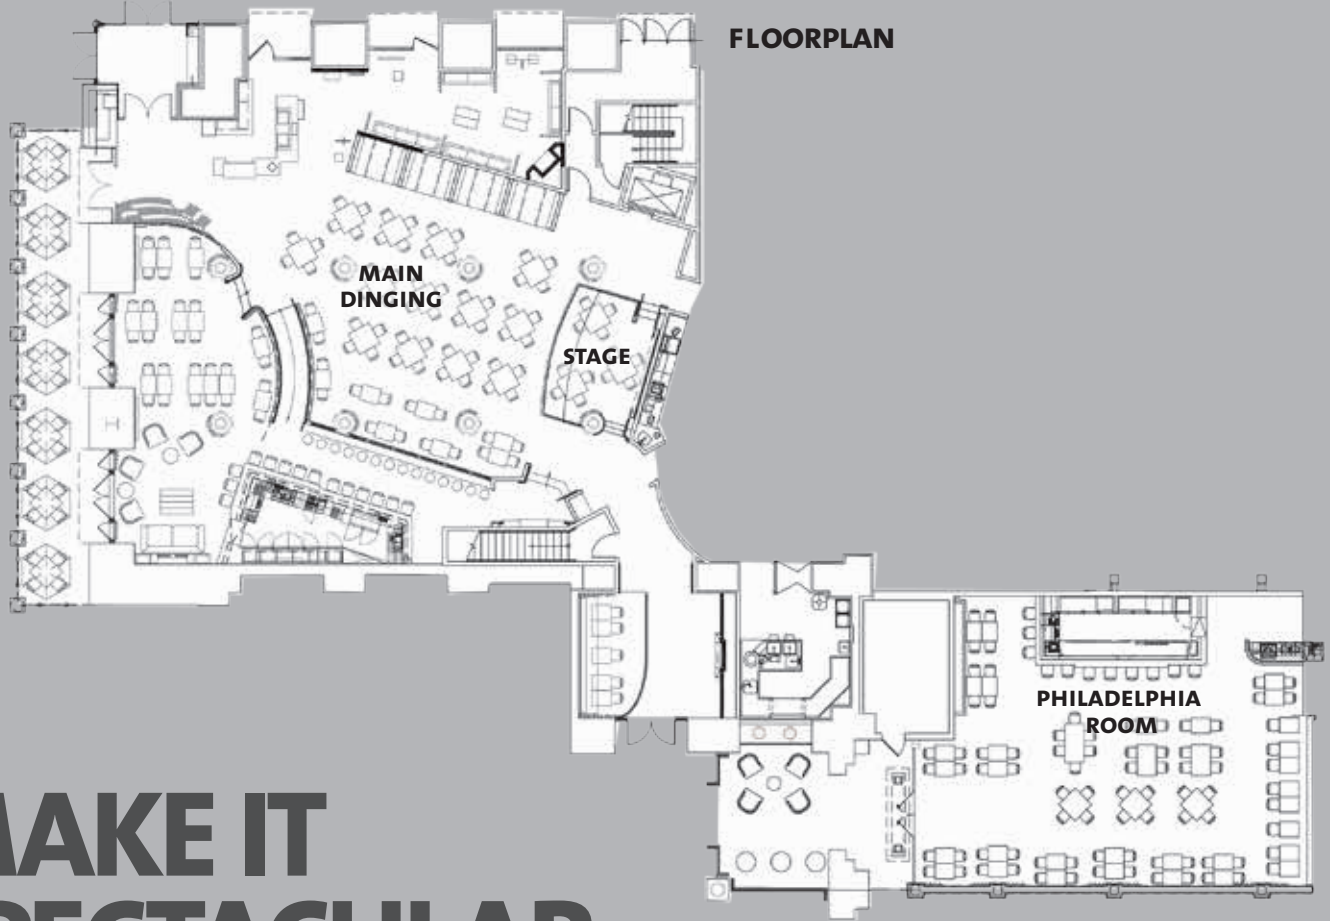

MAKE IT SPECTACULAR.