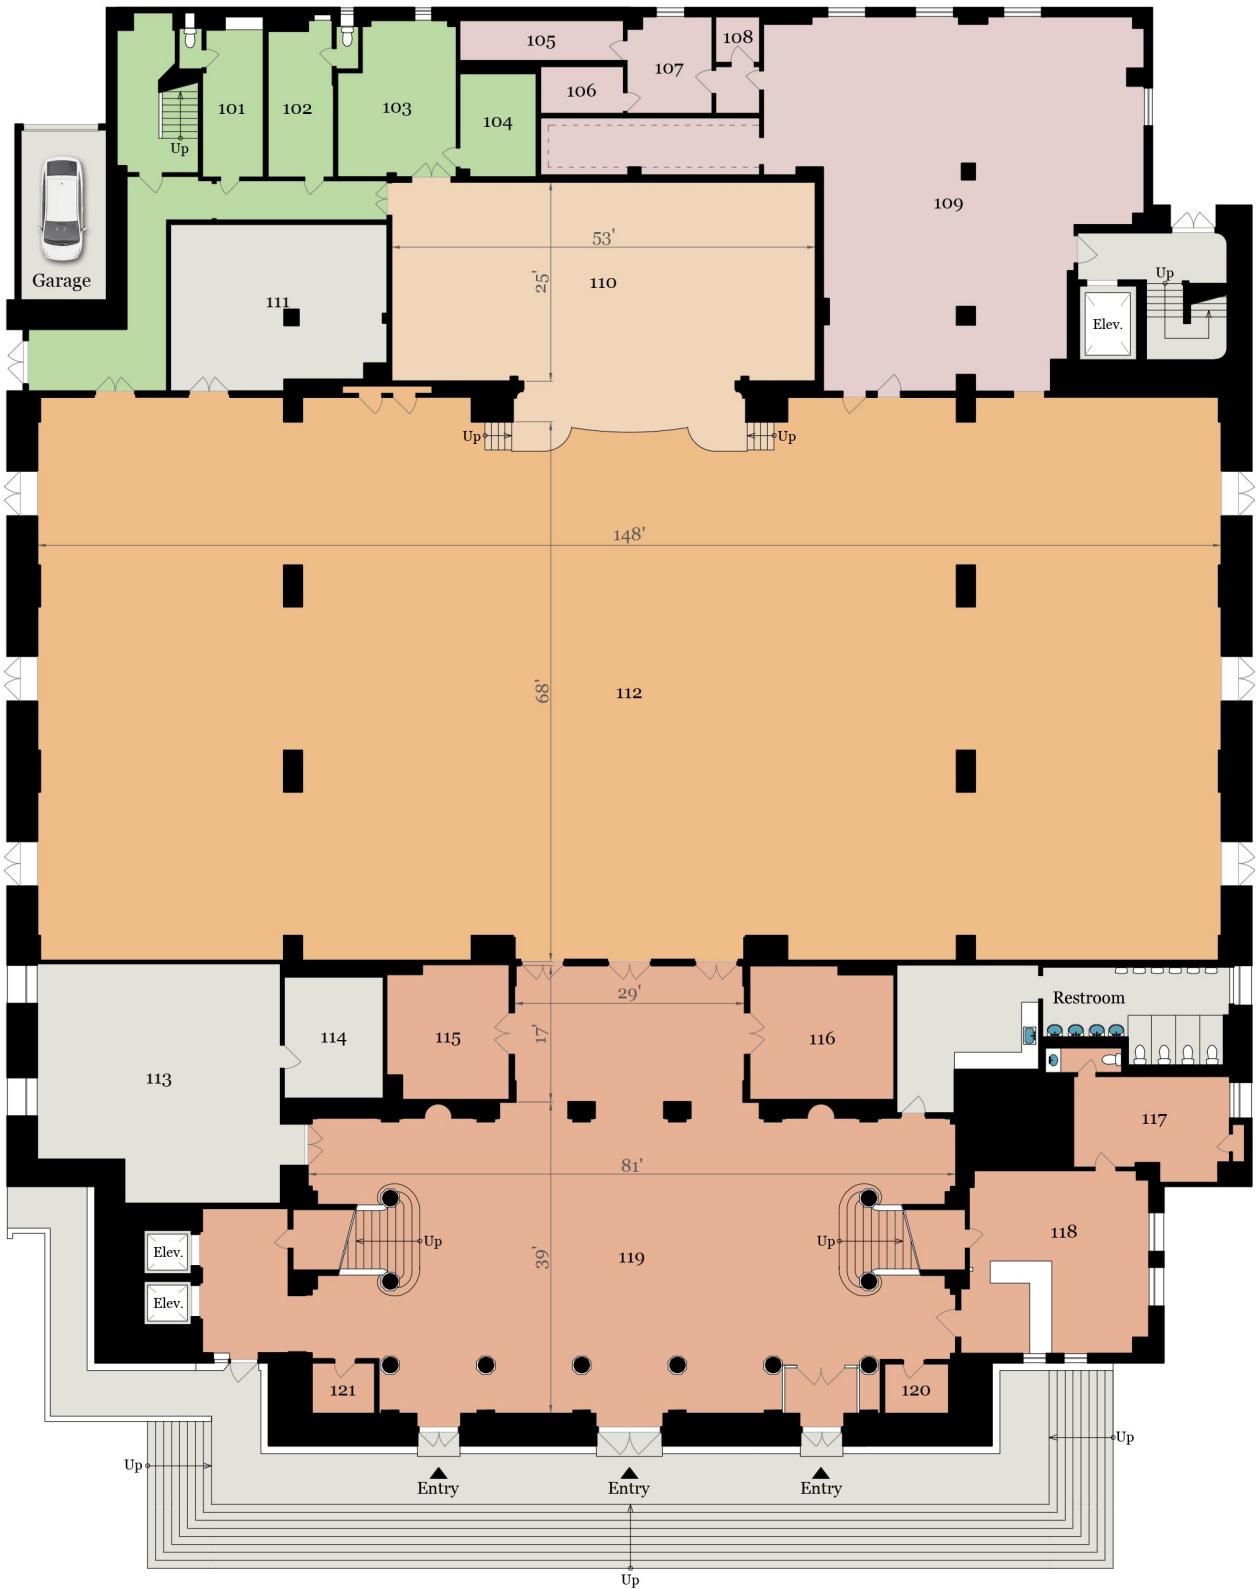

OAKLAND SCOTTISH RITE CENTER | OAKLAND, CA 94612

FIRST FLOOR
26,335 SQ FT

Rendering by Floor Plan Visuals.
All measurements are approximate. While deemed reliable, no information on these floor plans should be relied upon without independent verification.