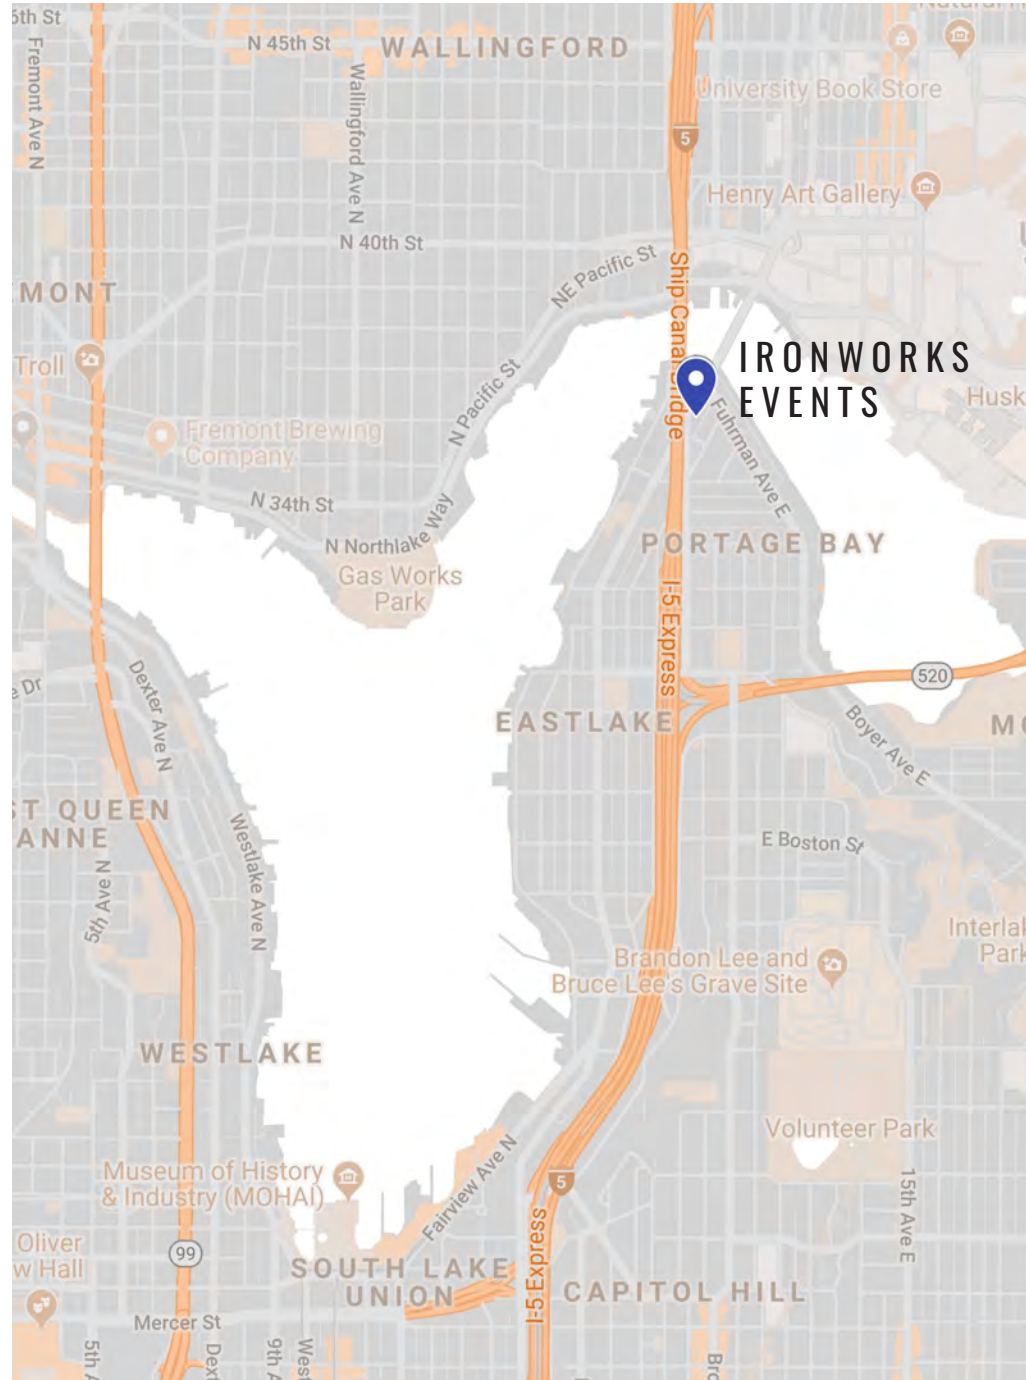

## LOCATION AND PARKING

3128 EASTLAKE AVE E, SEATTLE WA

EASTLAKE AVE E