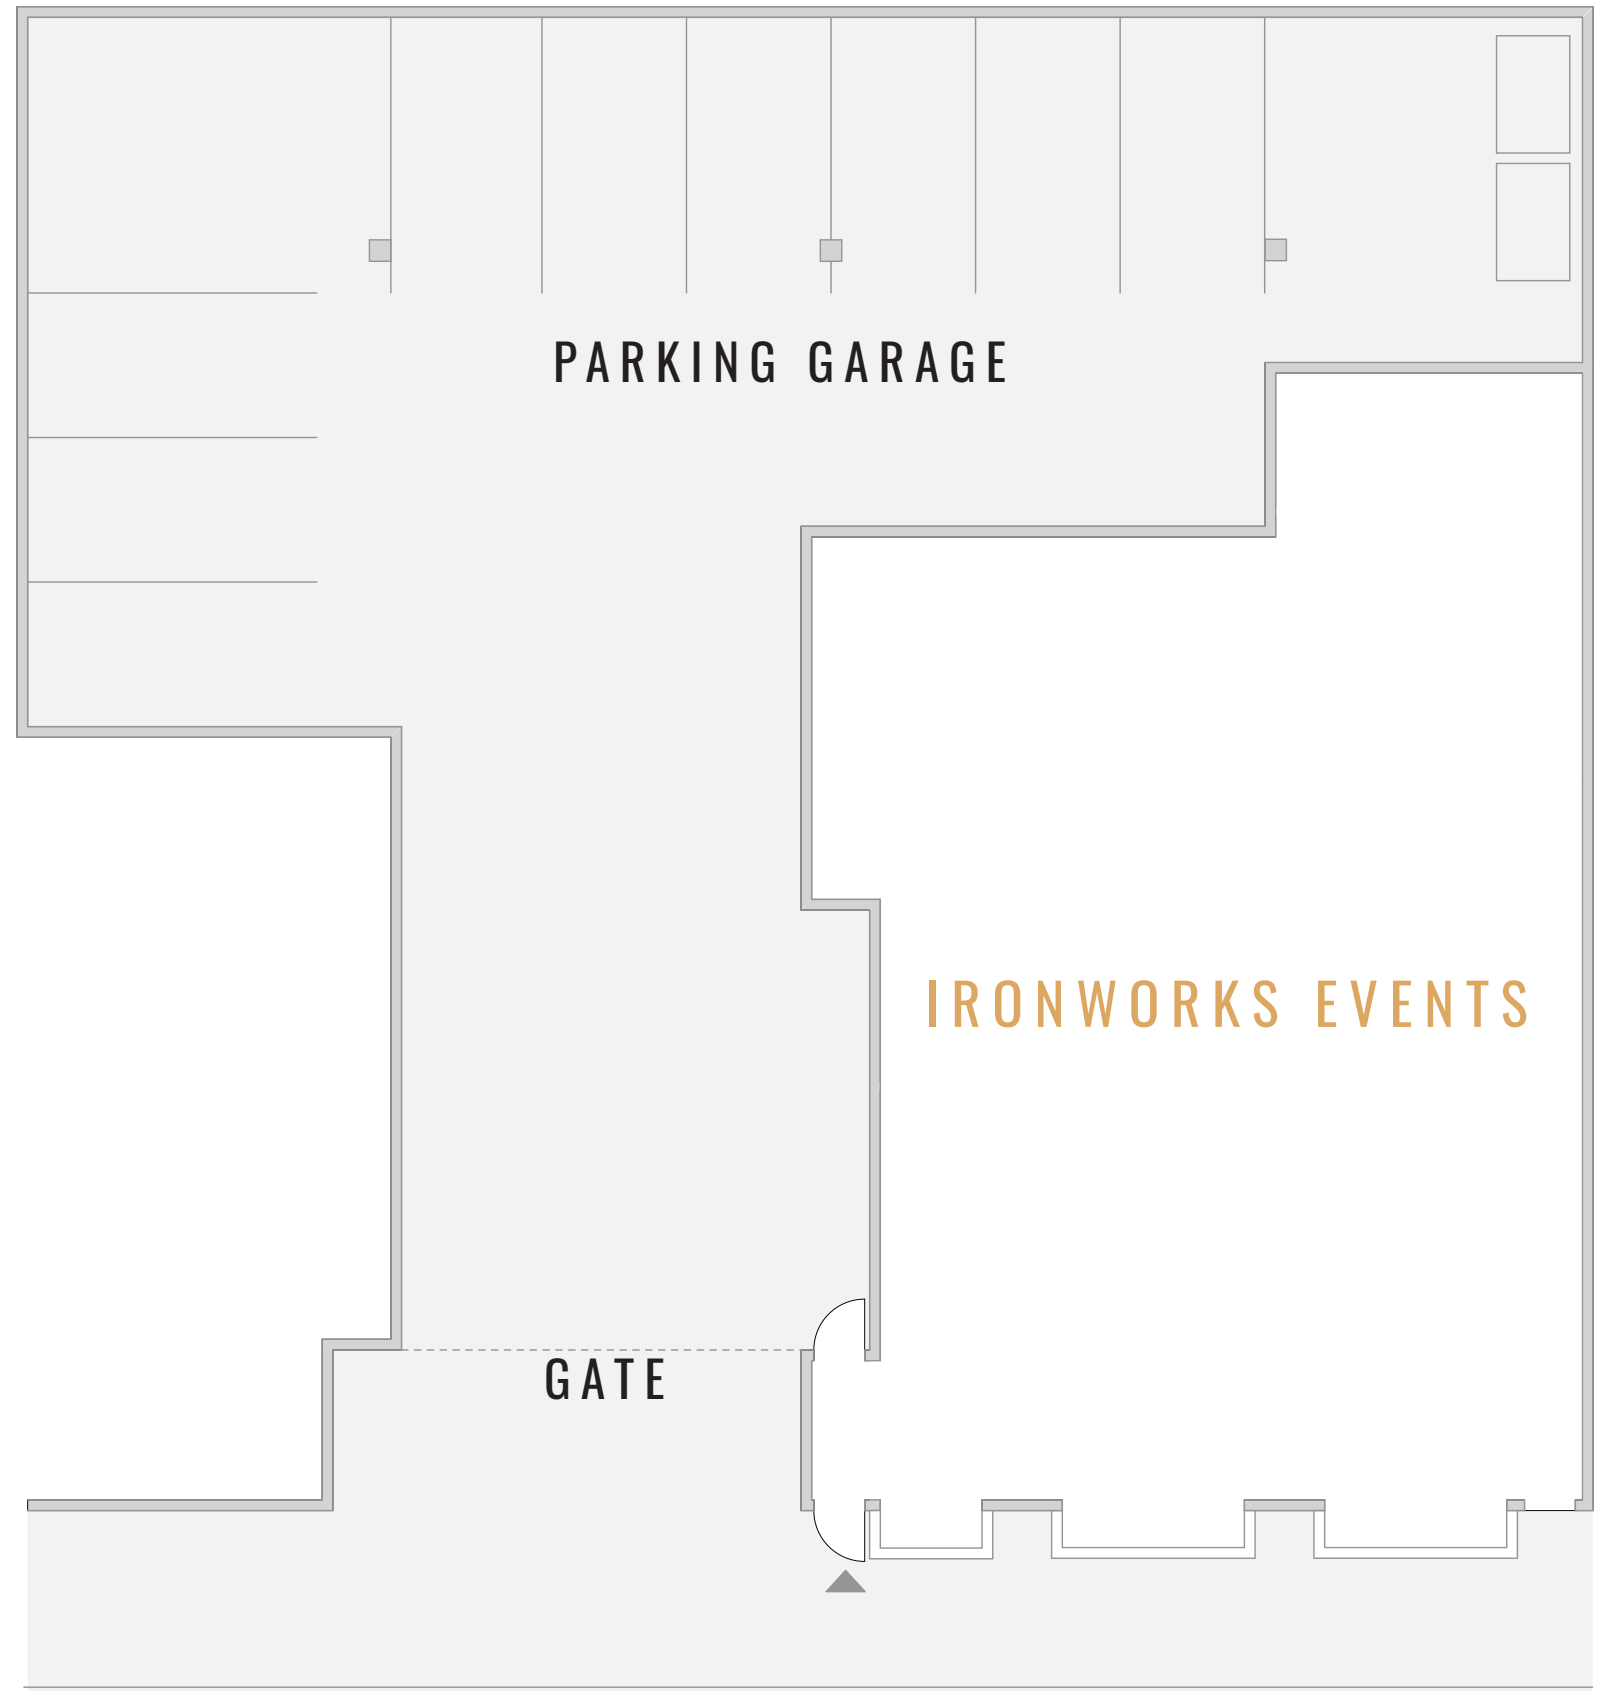

## LOCATION AND PARKING

3128 EASTLAKE AVE E, SEATTLE WA

EASTLAKE AVE E

# IRONWORKS EVENTS

& EATDRINK CATERING

STANDARD FLOOR PLAN

LEVEL TWO

LEVEL ONE

ENTRANCE

# IRONWORKS EVENTS

& EATDRINK CATERING

SEATED DINNER

LEVEL TWO

LEVEL ONE

ENTRANCE

# IRONWORKS EVENTS

& EATDRINK CATERING

SEATED & STANDING RECEPTION

LEVEL TWO

LEVEL ONE

ENTRANCE ►