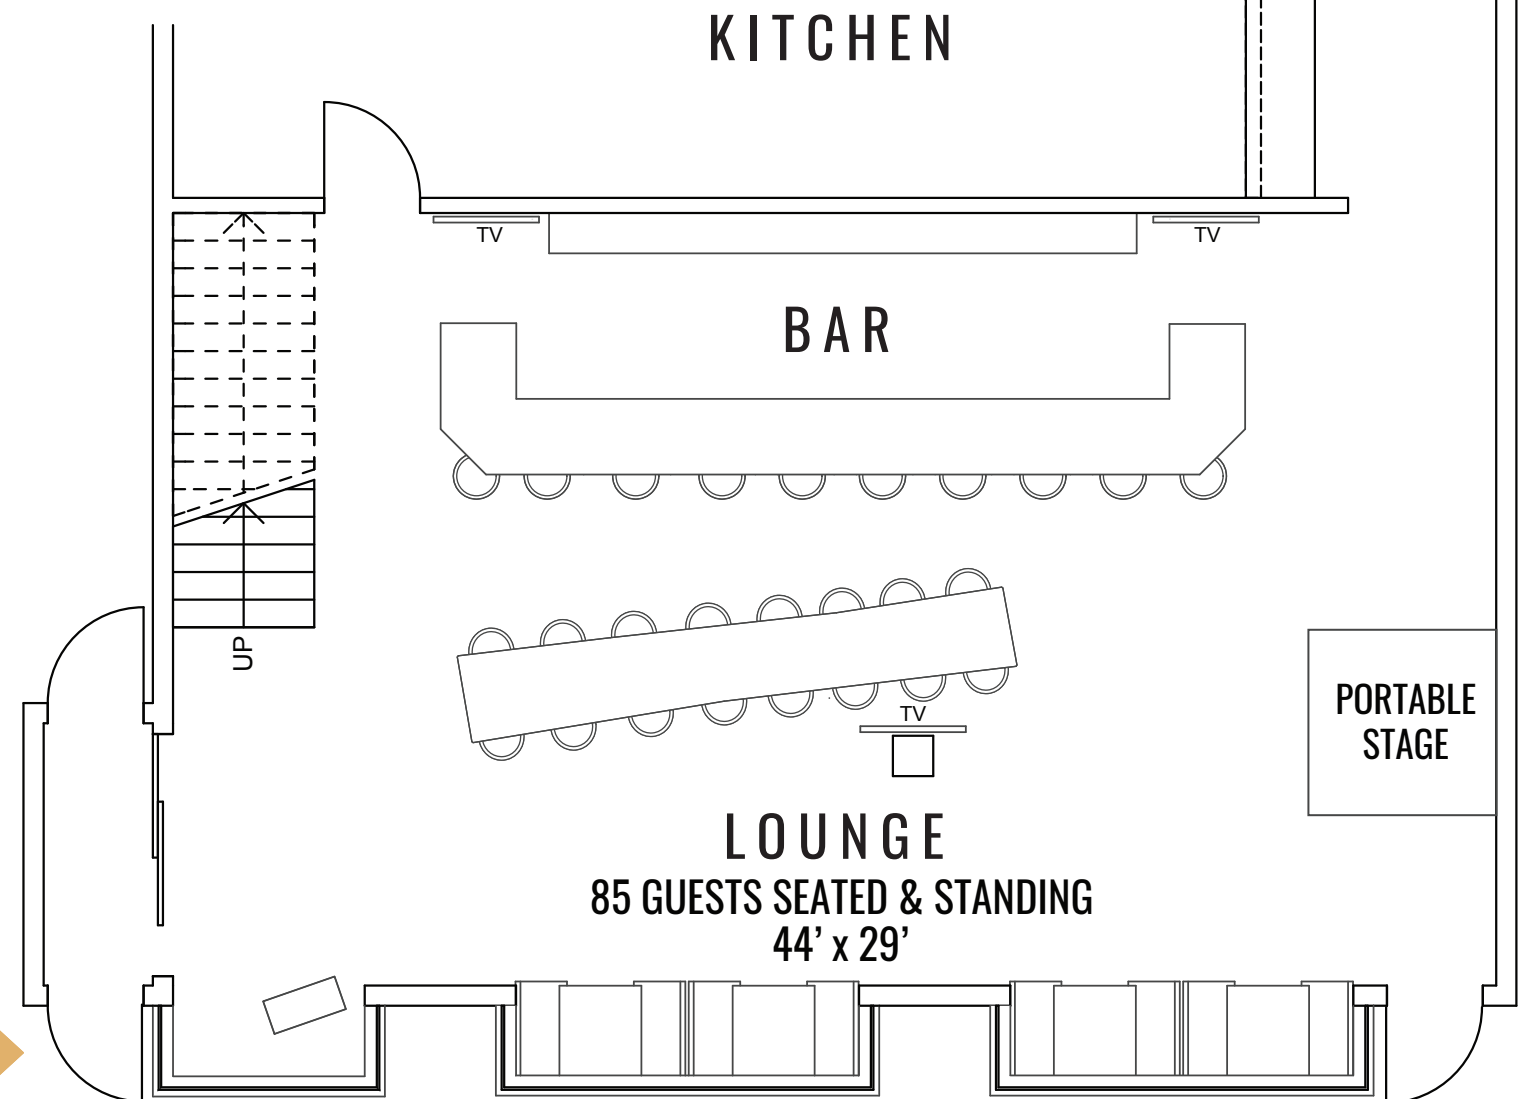

# IRONWORKS EVENTS

& EATDRINK CATERING

STANDARD FLOOR PLAN

LEVEL TWO

LEVEL ONE

ENTRANCE

# IRONWORKS EVENTS

& EATDRINK CATERING

SEATED DINNER

LEVEL TWO

LEVEL ONE

ENTRANCE