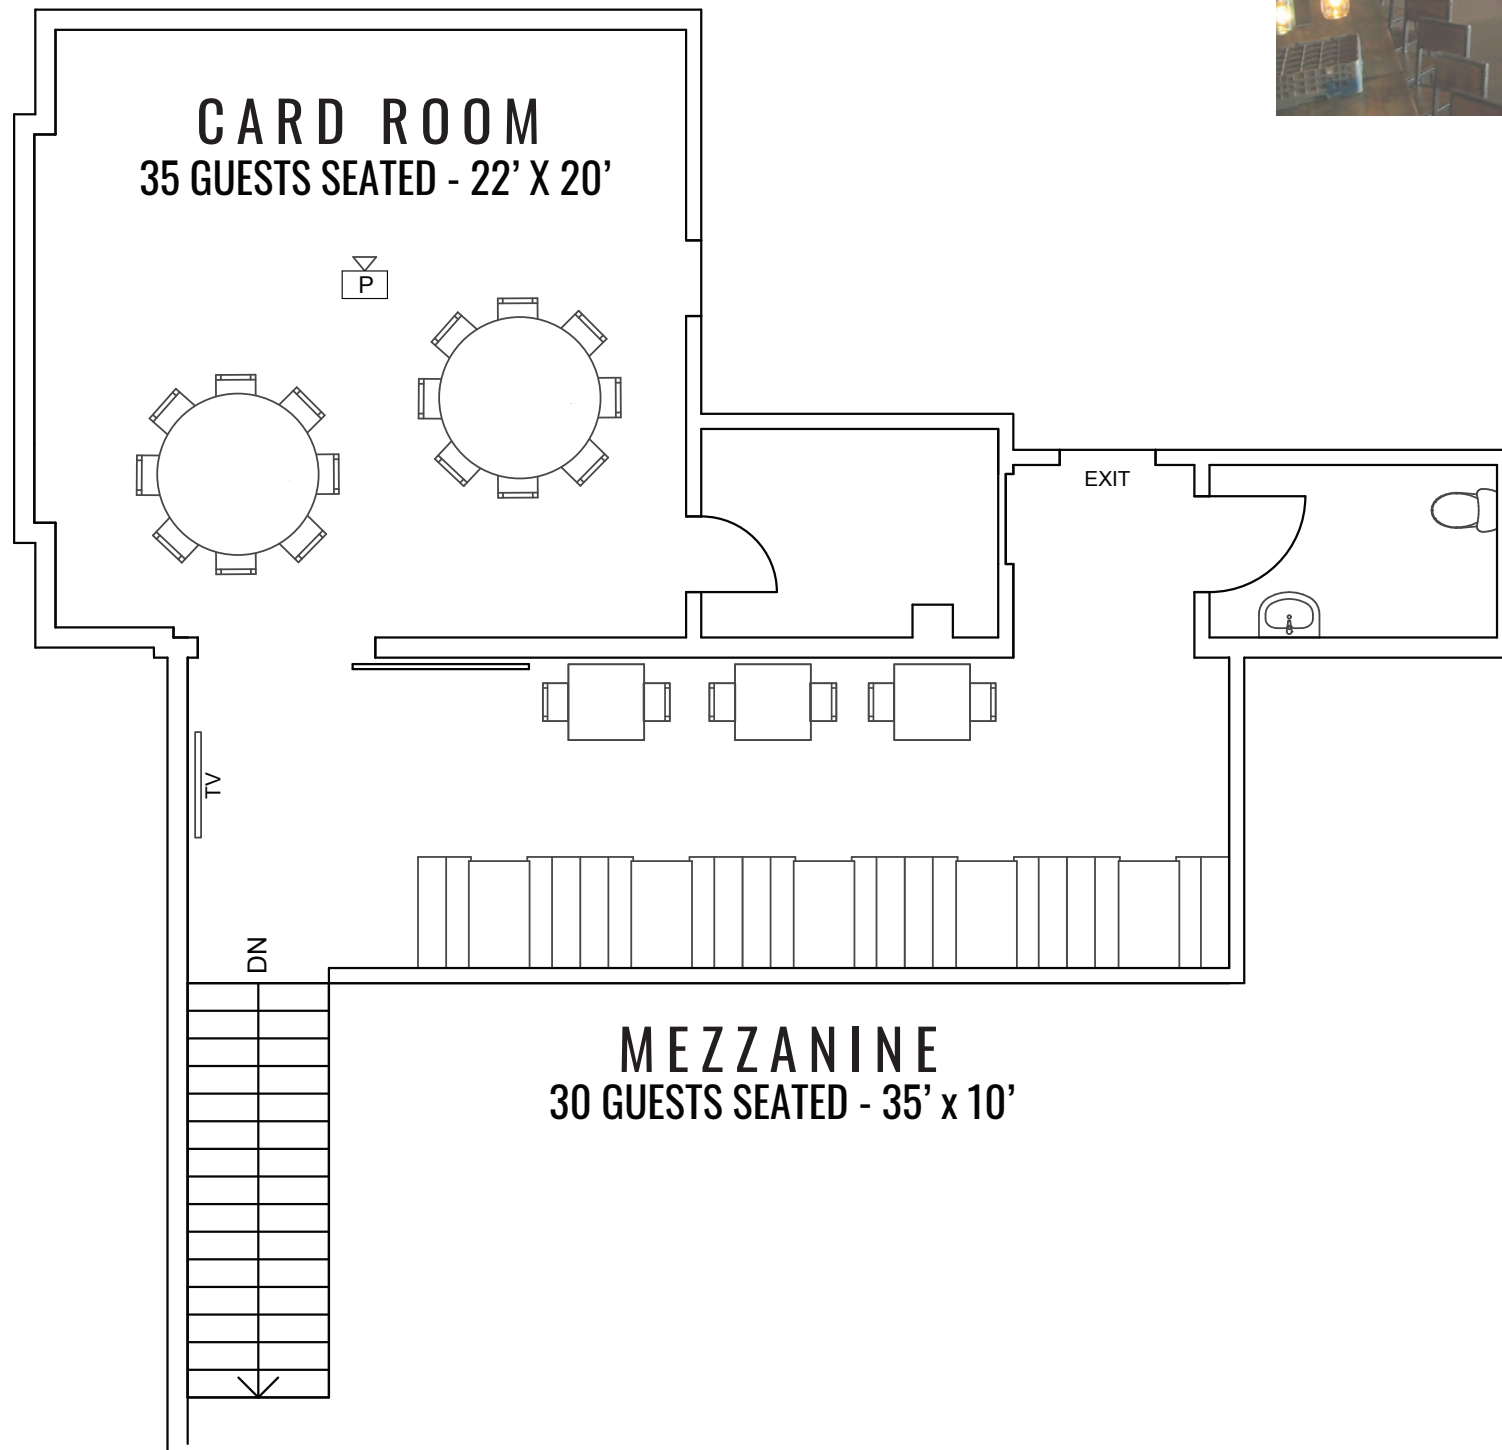

# IRONWORKS EVENTS

& EATDRINK CATERING

STANDARD FLOOR PLAN

LEVEL TWO

LEVEL ONE

ENTRANCE

# IRONWORKS EVENTS

& EATDRINK CATERING

SEATED DINNER

LEVEL TWO

LEVEL ONE

ENTRANCE