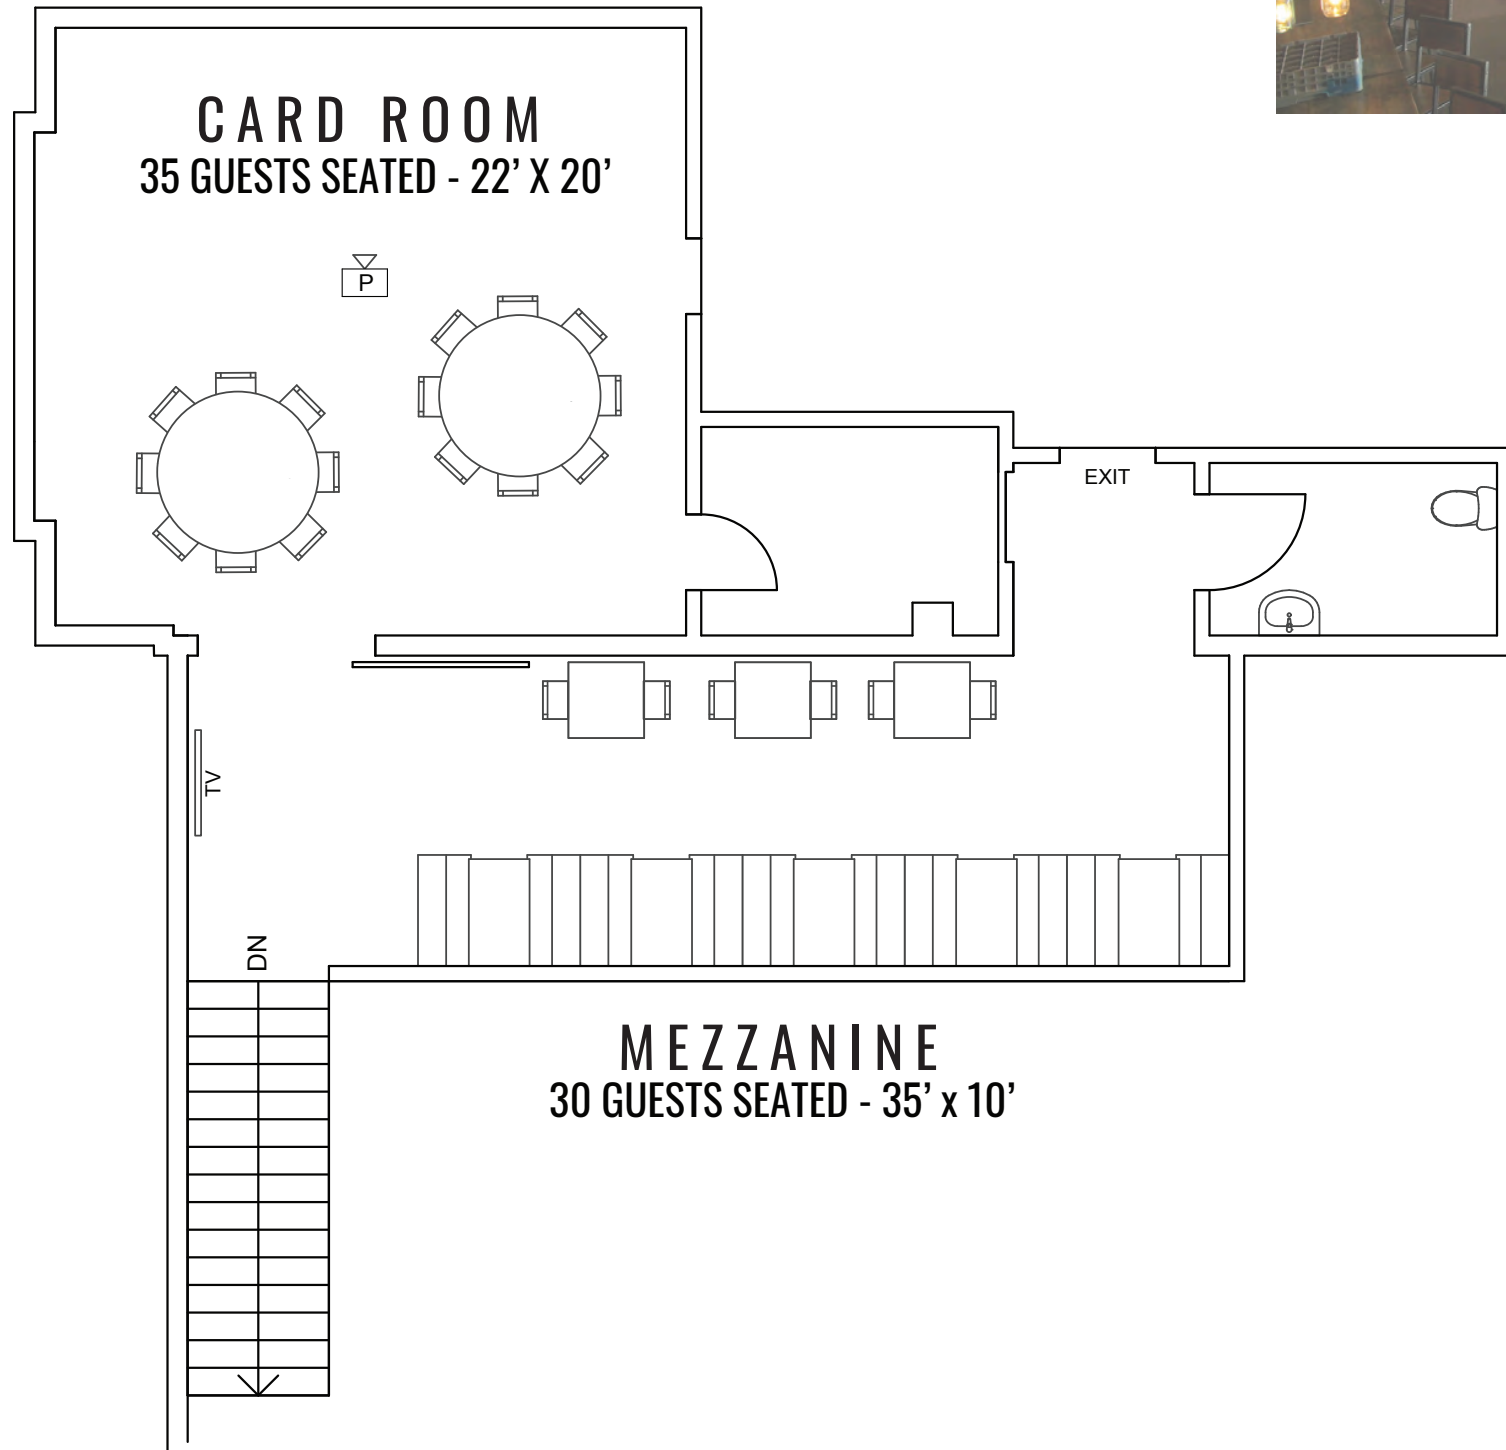

IRONWORKS EVENTS

& EATDRINK CATERING

SEATED & STANDING RECEPTION