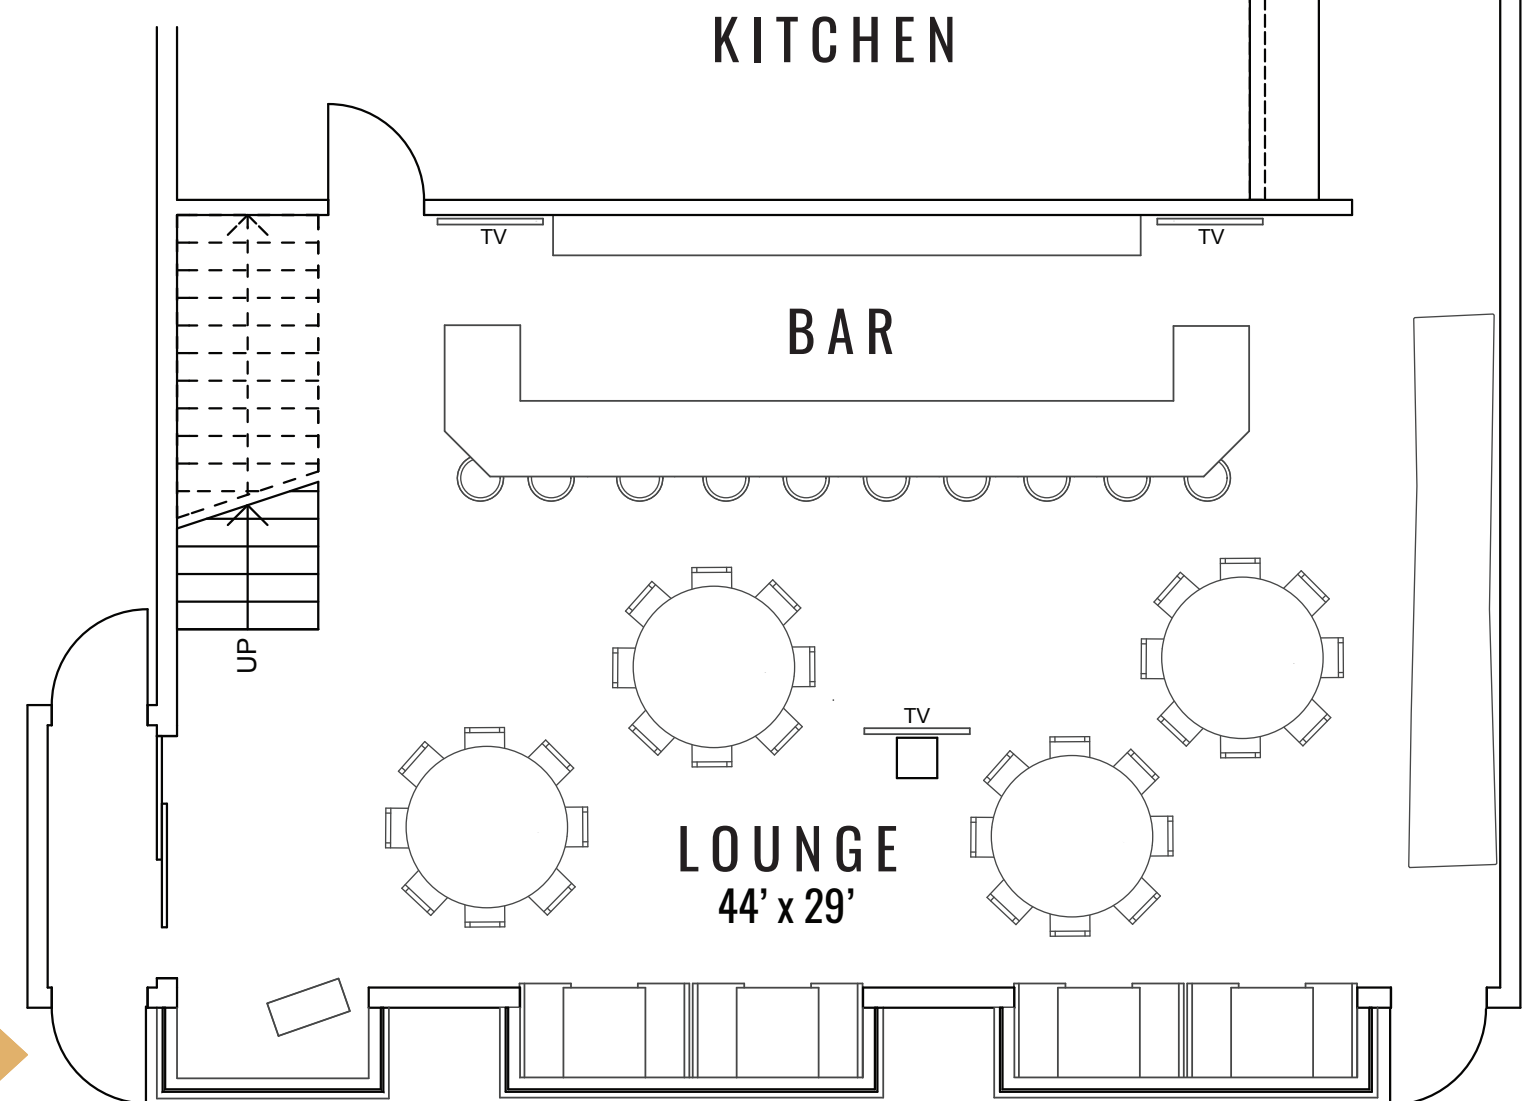

# IRONWORKS EVENTS

& EATDRINK CATERING

STANDARD FLOOR PLAN

LEVEL TWO

LEVEL ONE

ENTRANCE

# IRONWORKS EVENTS

& EATDRINK CATERING

SEATED DINNER

LEVEL TWO

LEVEL ONE

ENTRANCE

# IRONWORKS EVENTS

& EATDRINK CATERING

SEATED & STANDING RECEPTION

LEVEL TWO

LEVEL ONE

ENTRANCE ►