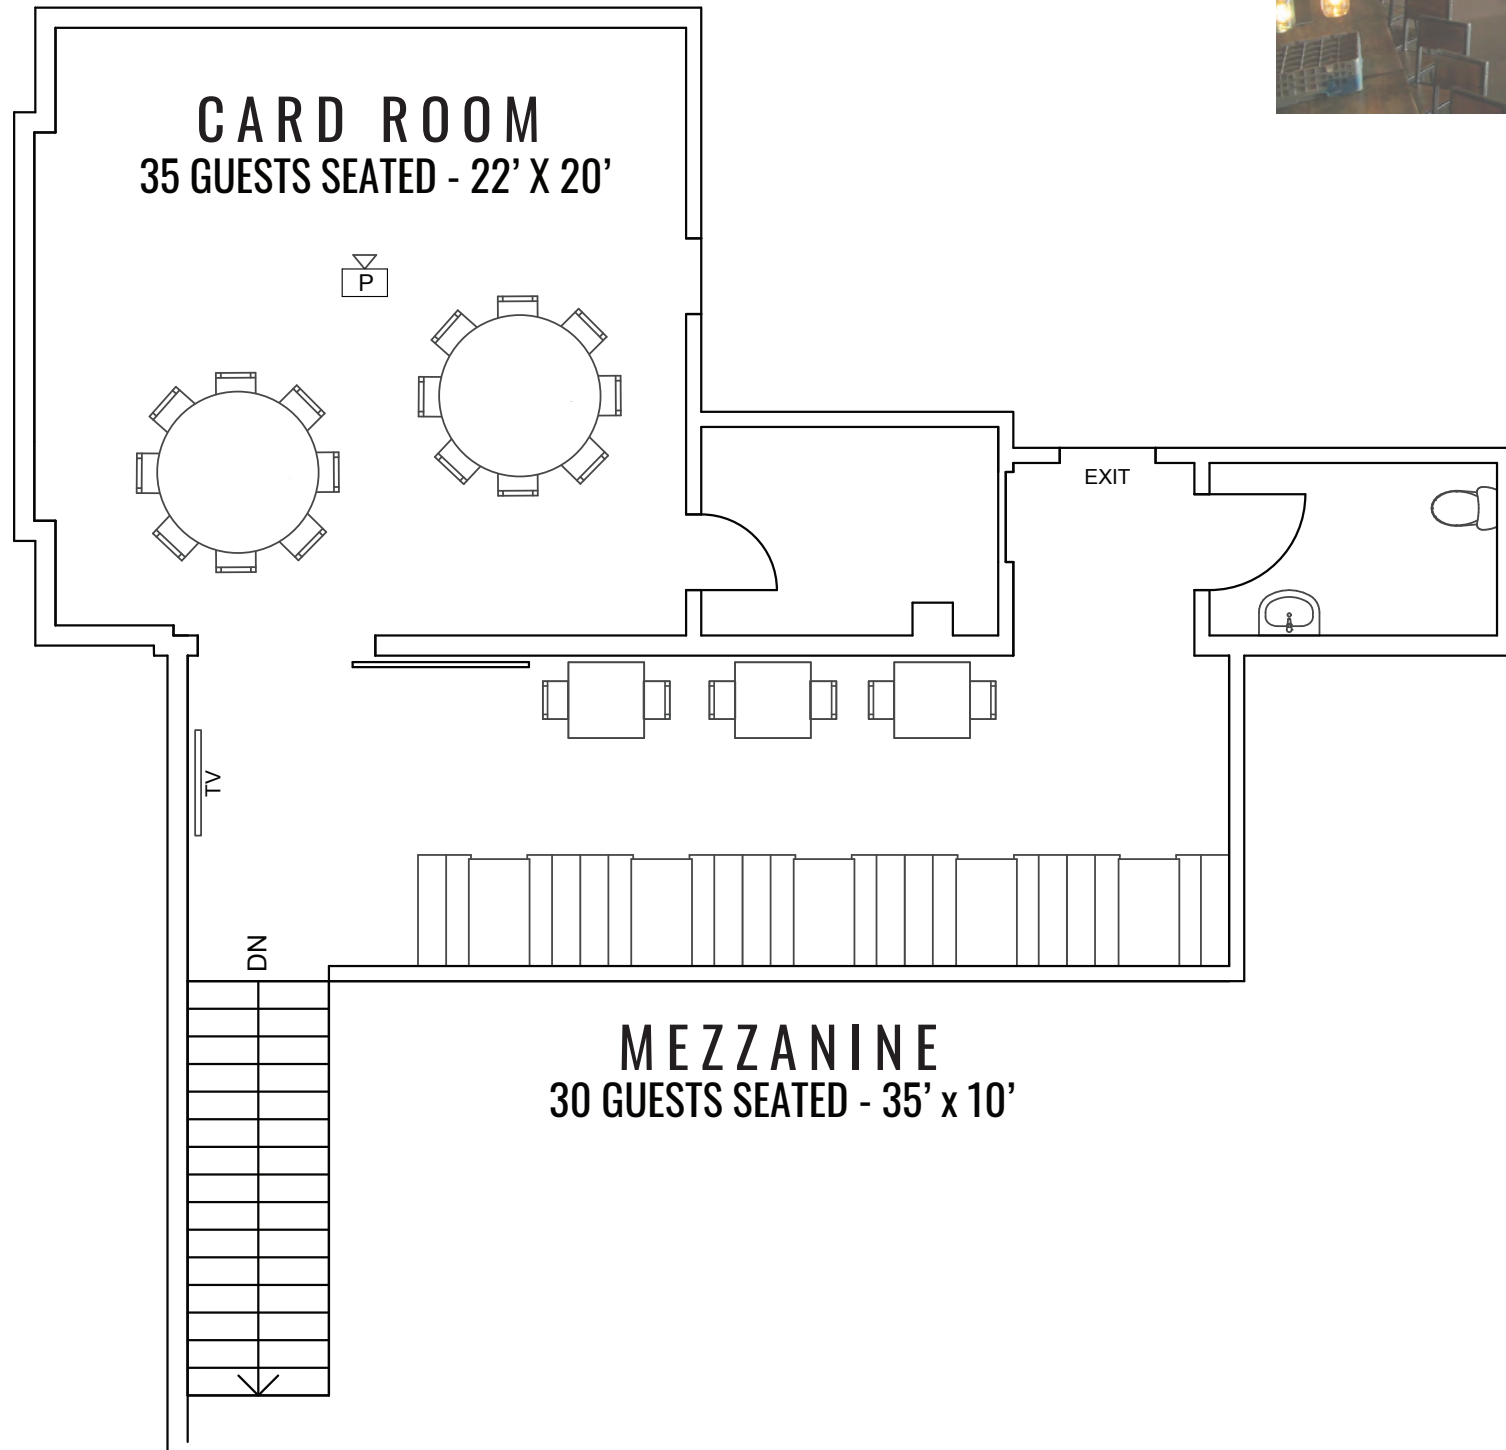

# IRONWORKS EVENTS

& EATDRINK CATERING

STANDARD FLOOR PLAN

LEVEL TWO

LEVEL ONE

ENTRANCE