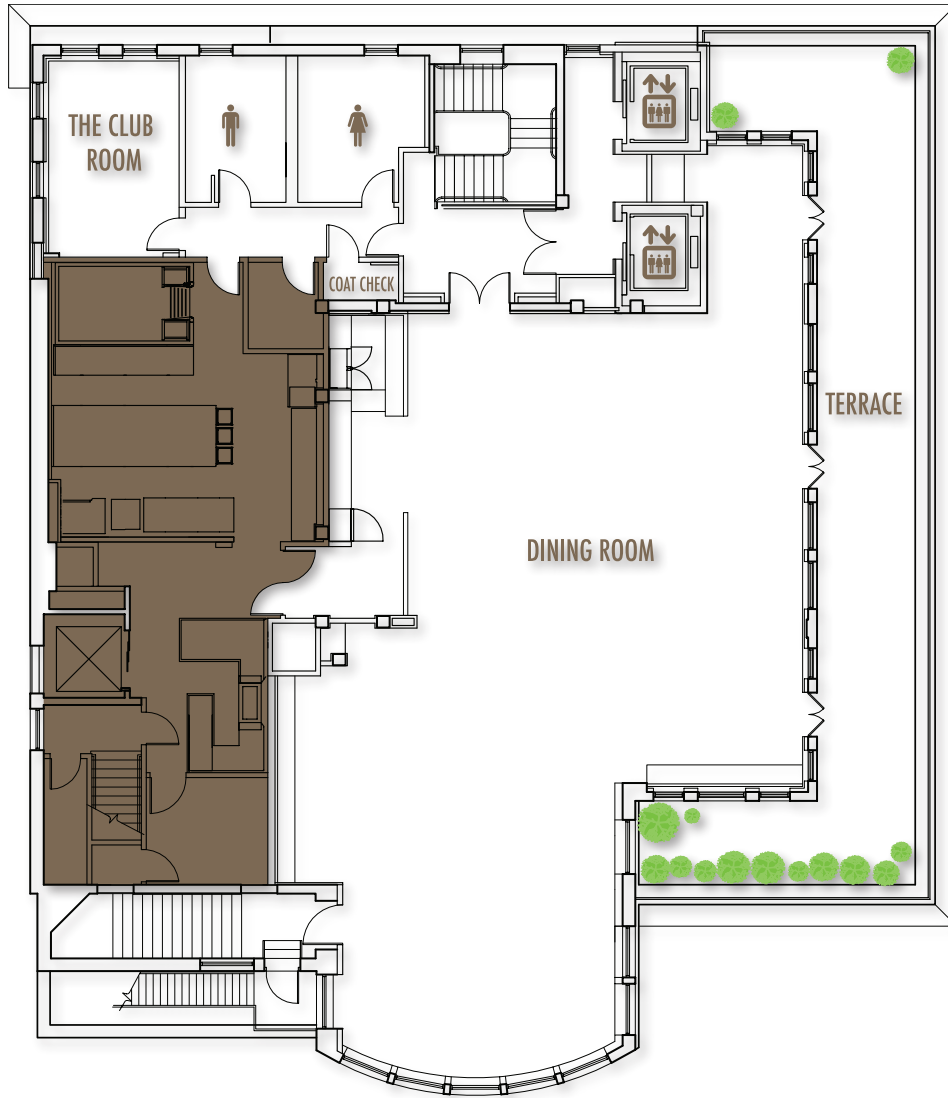

SKYLINE LEVEL

FOURTH FLOOR

Room Name	Total Sq Ft	Room Size	Ceiling Ht	Theater	Conference	U-Shape	H-Square	Classroom	Banquet-8	Banquet-10	Reception	Exhibit Booths
Dining Room	3048	59'8" x 48'10"	13'4"	125	26	30	N/A	54	160	200	250	N/A
The Club Room	240	18'5" x 12'4"	8'6"	22	12	N/A	N/A	N/A	16	10	20	N/A
Terrace	713	77' x 9'	N/A	N/A	N/A	N/A	N/A	N/A	N/A	N/A	250	N/A