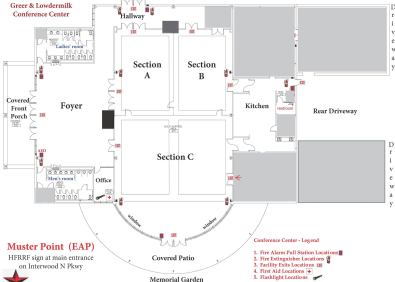

HERRF
Greer & Lowdermilk
Conference Center

Side Parking Area

Muster Point (EAP)

HERRF sign at main entrance
on Interwood N Pkwy

Conference Center - Legend

- 1. Fire Alarm Pull Station Locations
- 2. Fire Extinguisher Locations
- 3. Facility Exits Locations
- 4. First Aid Locations
- 5. Flashlight Locations