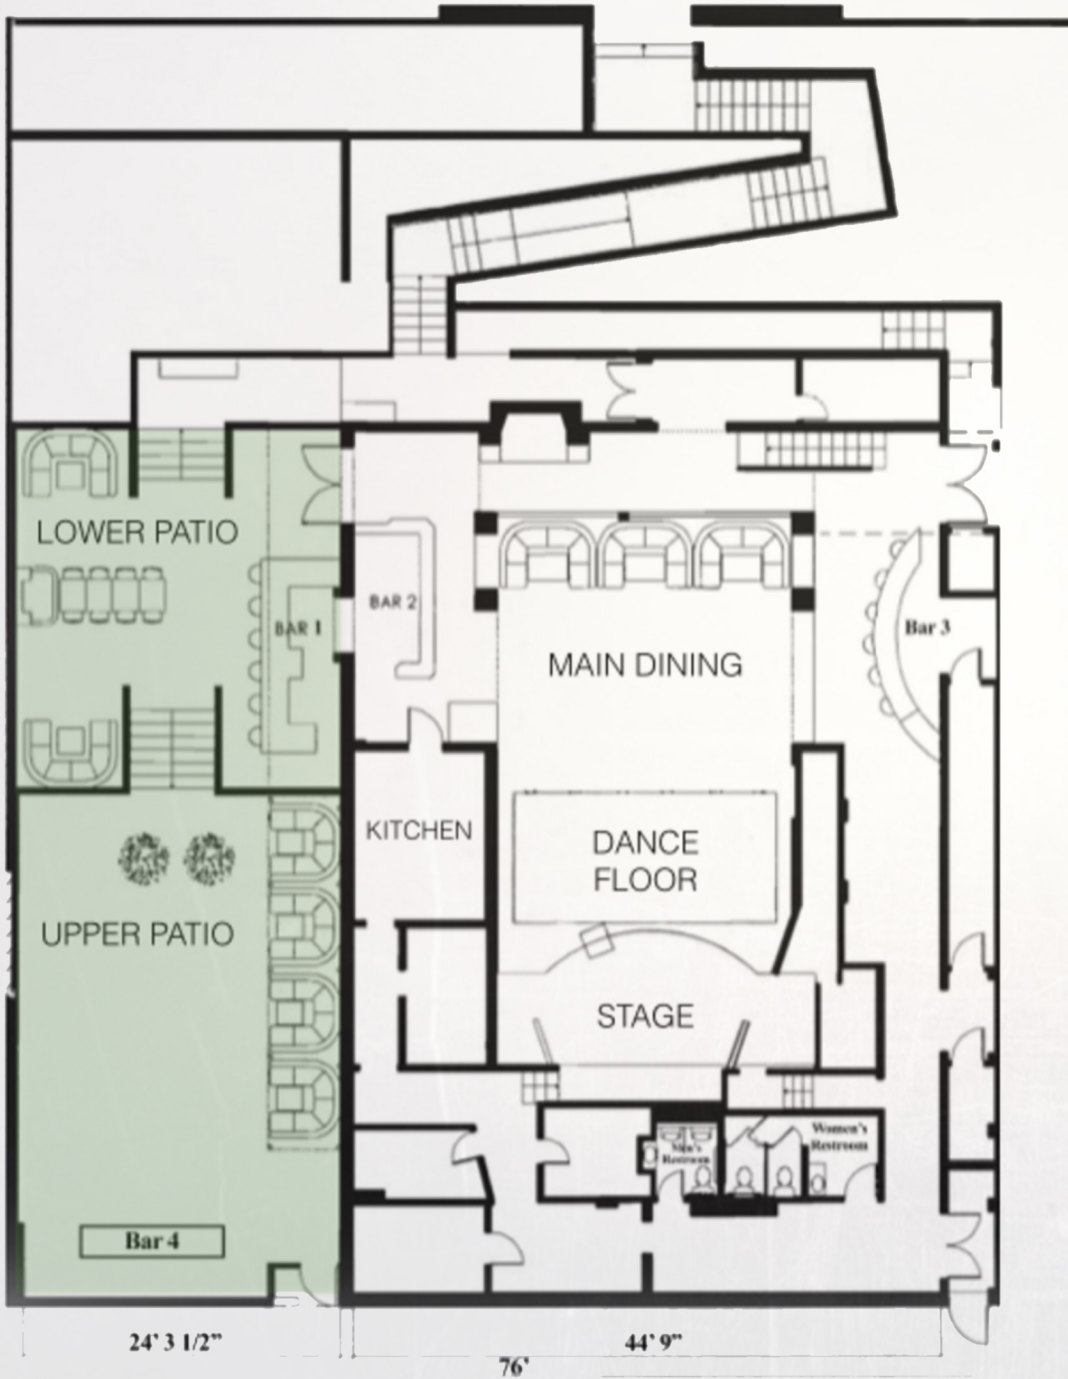

UNIQUE PATIO SPACE

CAPACITY  
STANDING: 150 // SEATED: 70

FULL SERVICE KITCHEN & BAR

MAIN ENTRANCE ON SUNSET BLVD

# FLOOR PLAN

4212 W. SUNSET BLVD. LOS ANGELES, CA 90029

323 . 668 . 0318 | WWW.ELCIDSUNSET.COM

@ELCIDSUNSET