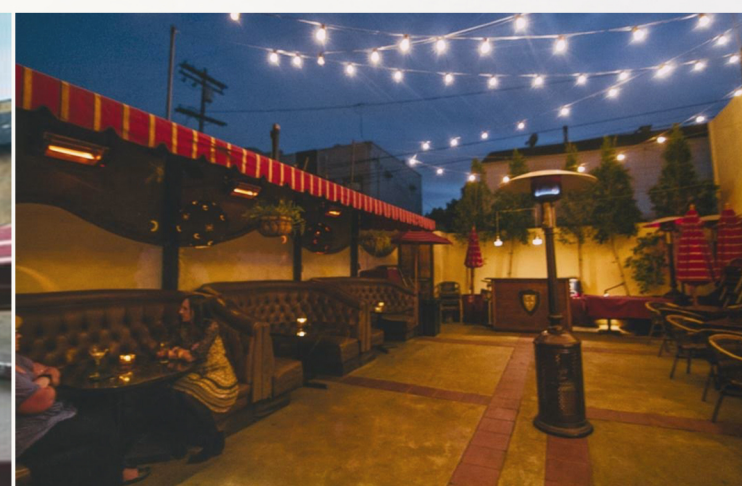

*at Flamenco*

(323) 668-0318

4212 W. SUNSET BLVD. LOS ANGELES, CA 90029

Address of EL CID  
4212 W. SUNSET BLVD.  
LOS ANGELES, CA 90029  
Tel: (323) 668-0318

CAPACITY  
STANDING: 150 // SEATED: 96

INDOOR DINING ROOM & STAGE

UNIQUE PATIO SPACE

CAPACITY  
STANDING: 150 // SEATED: 70

FULL SERVICE KITCHEN & BAR

MAIN ENTRANCE ON SUNSET BLVD