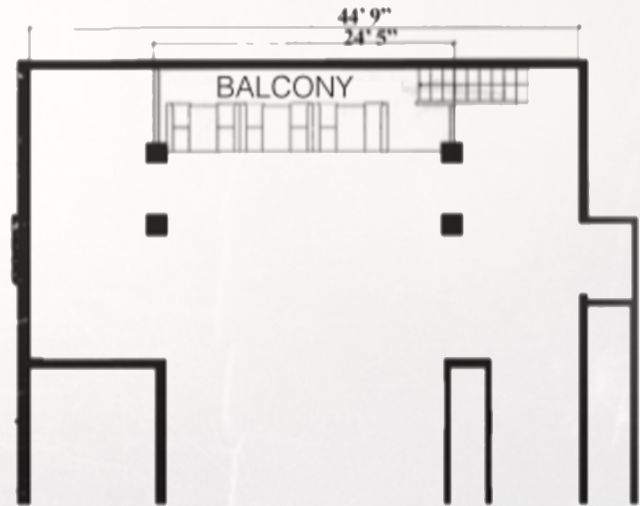

MAIN ENTRANCE ON SUNSET BLVD

FLOOR PLAN