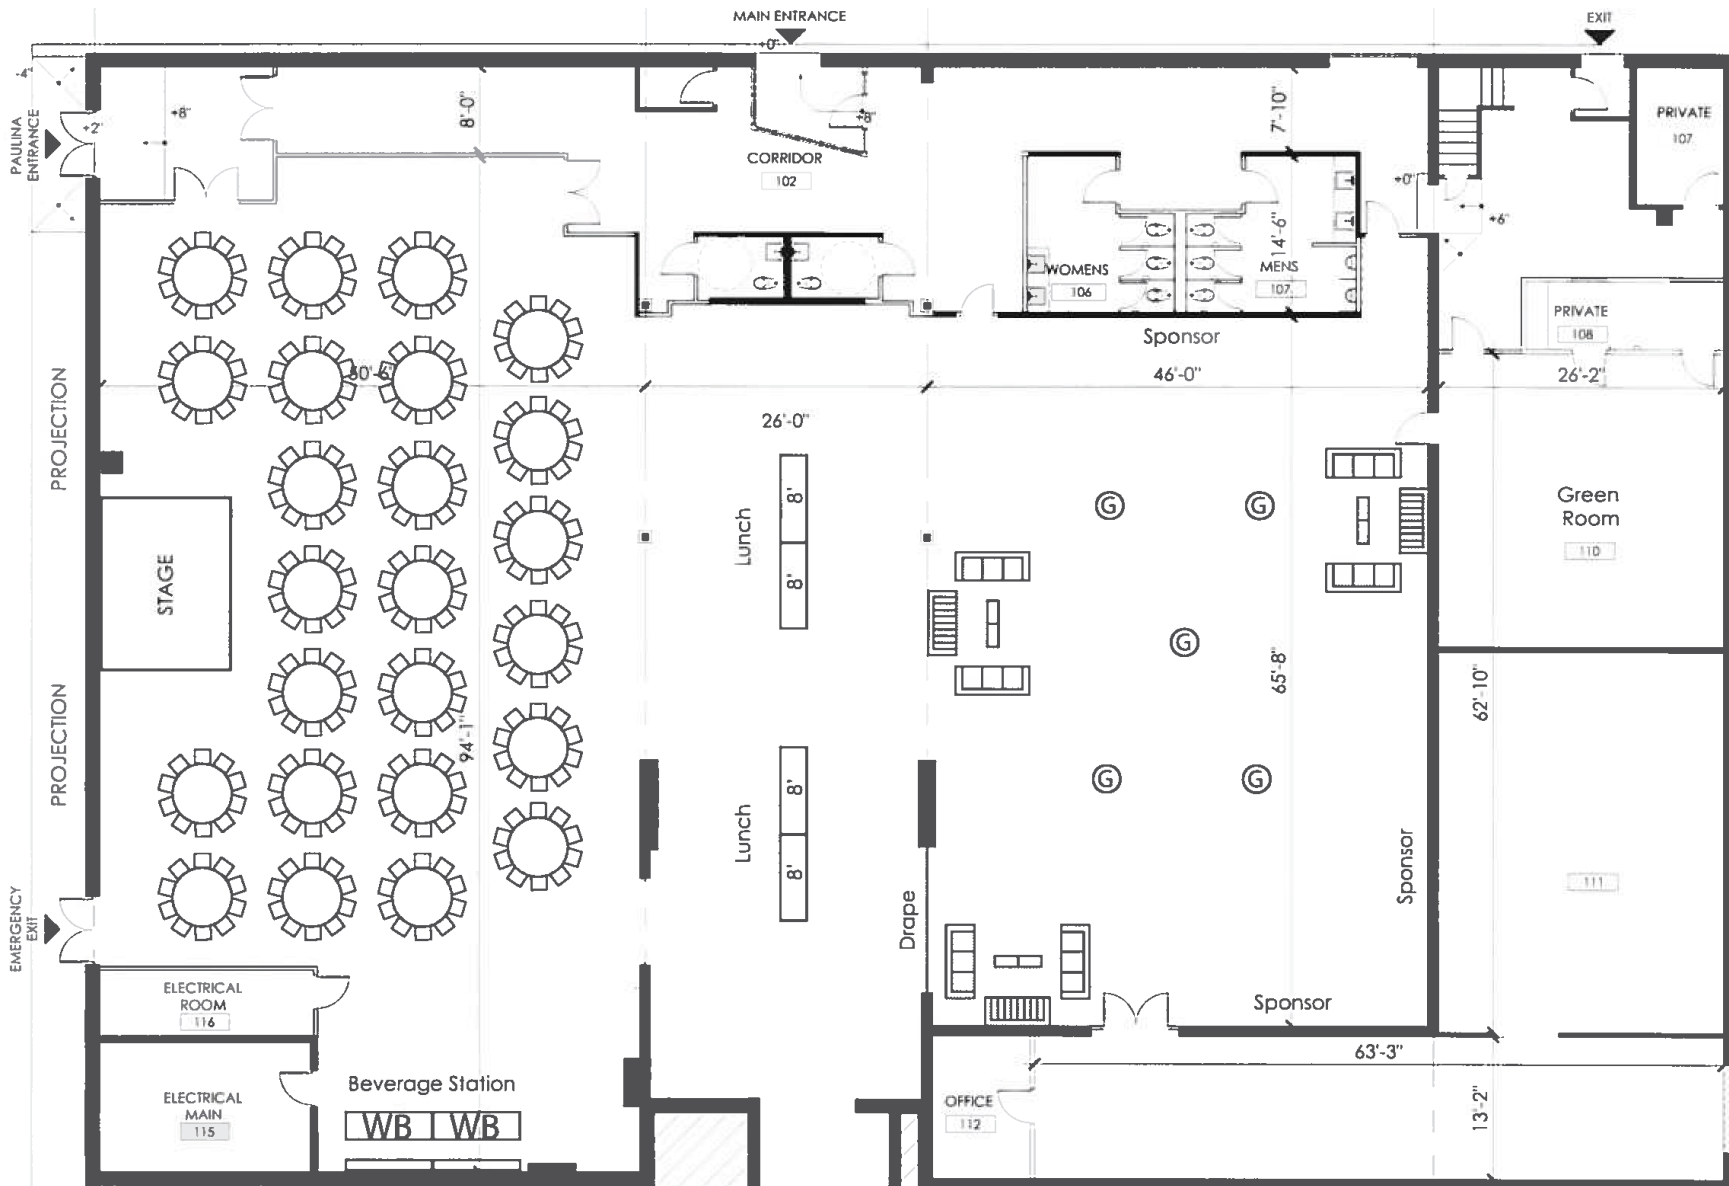

Corporate Event Floor Plan: Option 1

Scale: 1/16" = 1'

 66' Round Table x18

 8' Table x4

 30" Glass Highboy x5

 8'x30" Wave Bar x2

Corporate Event Floor Plan: Option 2