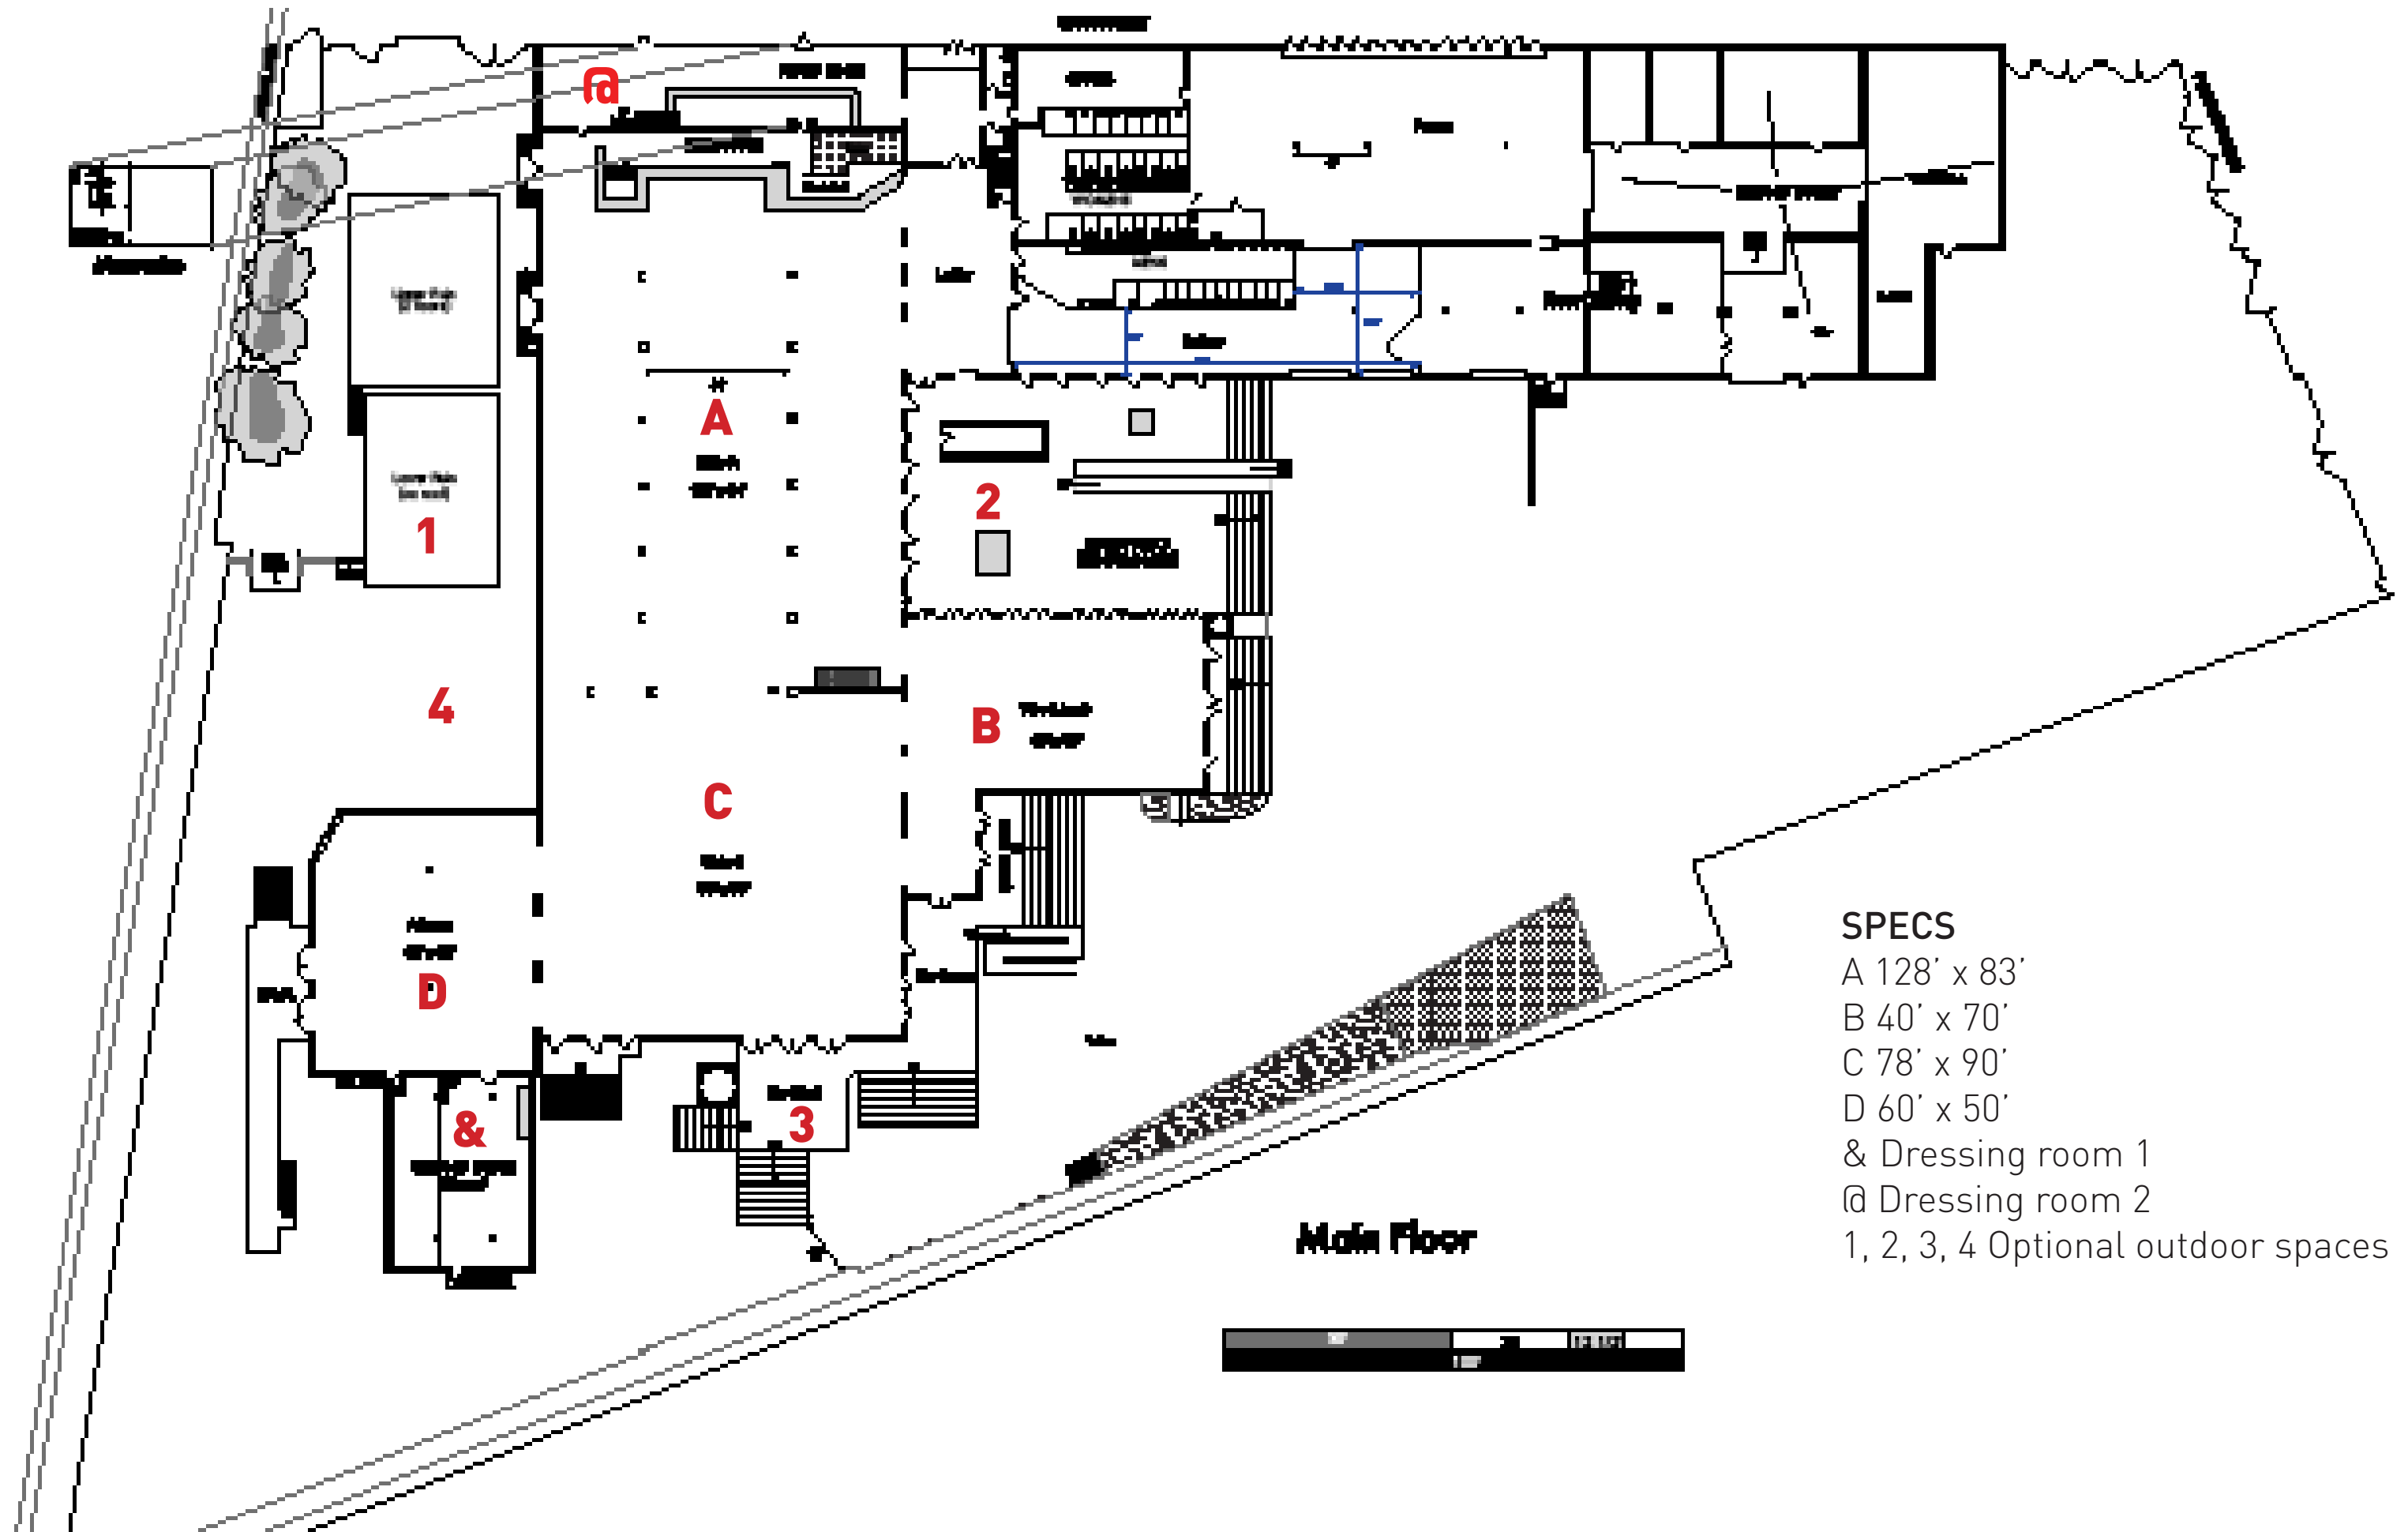

- SPECS**
- A 128' x 83'
 - B 40' x 70'
 - C 78' x 90'
 - D 60' x 50'
 - & Dressing room 1
 - @ Dressing room 2
 - 1, 2, 3, 4 Optional outdoor spaces

BAR PACKAGE OVERVIEW

Kosher and Kosher Mevushal options available