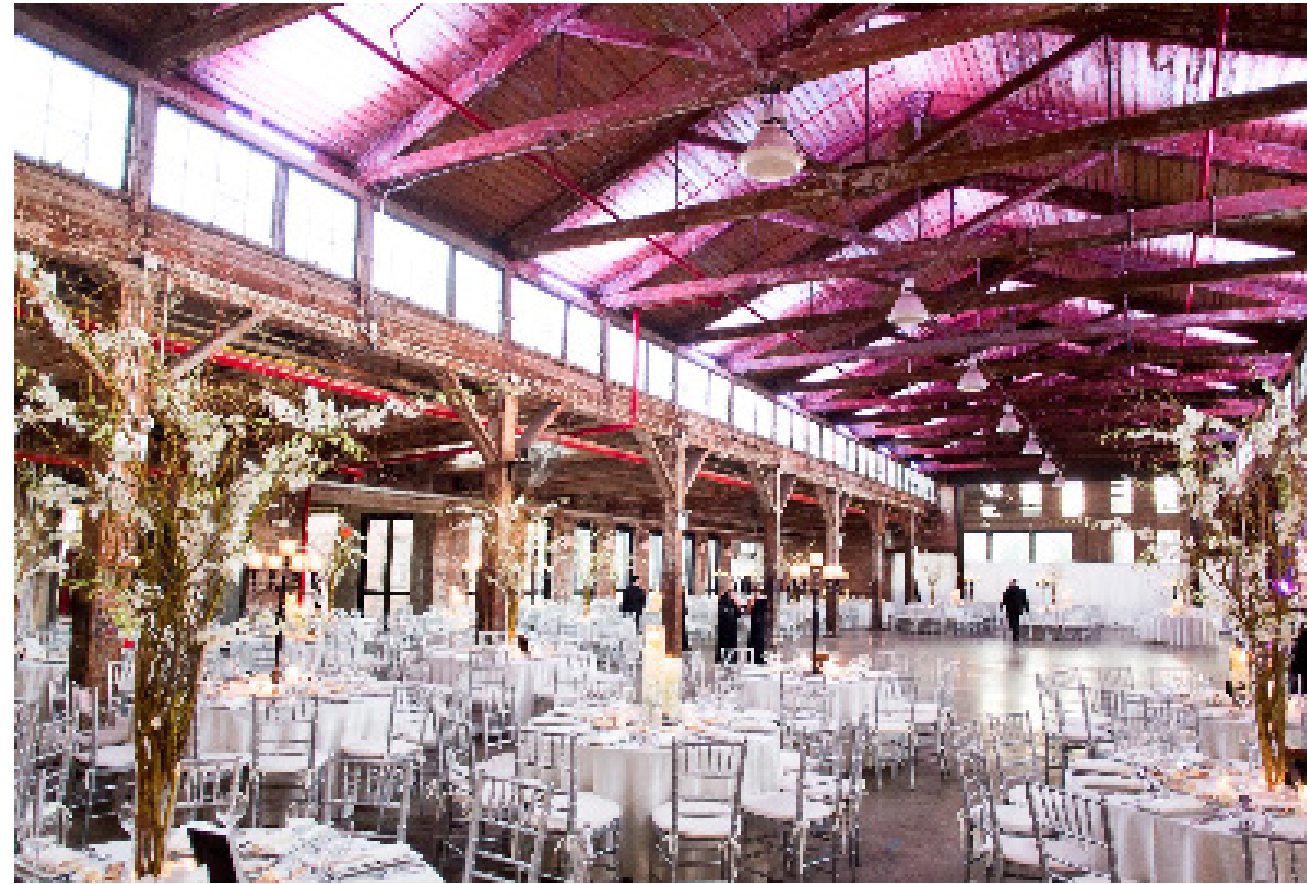

SPECS AND PRICING

Knockdown Center offers a light-filled historic space full of character and charm at a scale not available anywhere else in New York City. We encourage you to think about our venue as the picture-perfect backdrop for your ceremony - four walls with original factory windows, a vaulted ceiling with exposed beams, built-in bars, and electricity. Our raw space allows the flexibility needed to make your dream day come true.